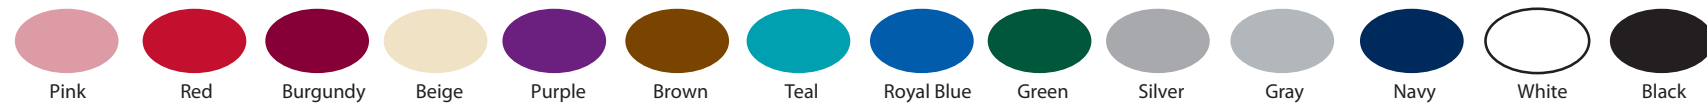

EASY REFERENCE COLOR CHART

Shampoo Capes

All Purpose / Styling Capes

Barber Cape Navy Barber Cape Red Barber Cape Black

Stylist Aprons

Stylist Apparel

A Size Above

Client Apparel

Shortie Capes

Note: Colors are subject to change