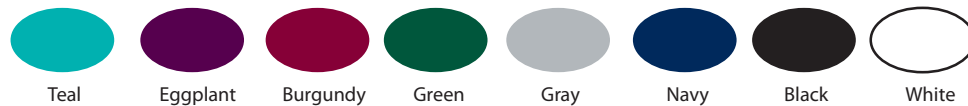

EASY REFERENCE COLOR CHART

Shampoo Capes

All Purpose / Styling Capes

Barber Cape Navy Barber Cape Red Barber Cape Black

Stylist Aprons

Stylist Apparel

A Size Above

Client Apparel

Shortie Capes

Note: Colors are subject to change