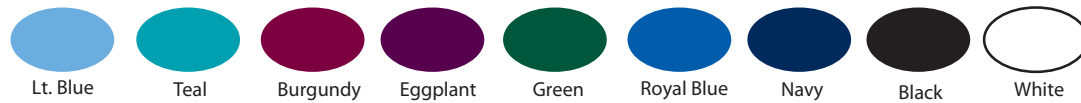

EASY REFERENCE COLOR CHART

Shampoo Capes

All Purpose / Styling Capes

Barber Cape Navy Barber Cape Red Barber Cape Black

Stylist Aprons

Stylist Apparel

A Size Above

Client Apparel

Shortie Capes

Note: Colors are subject to change